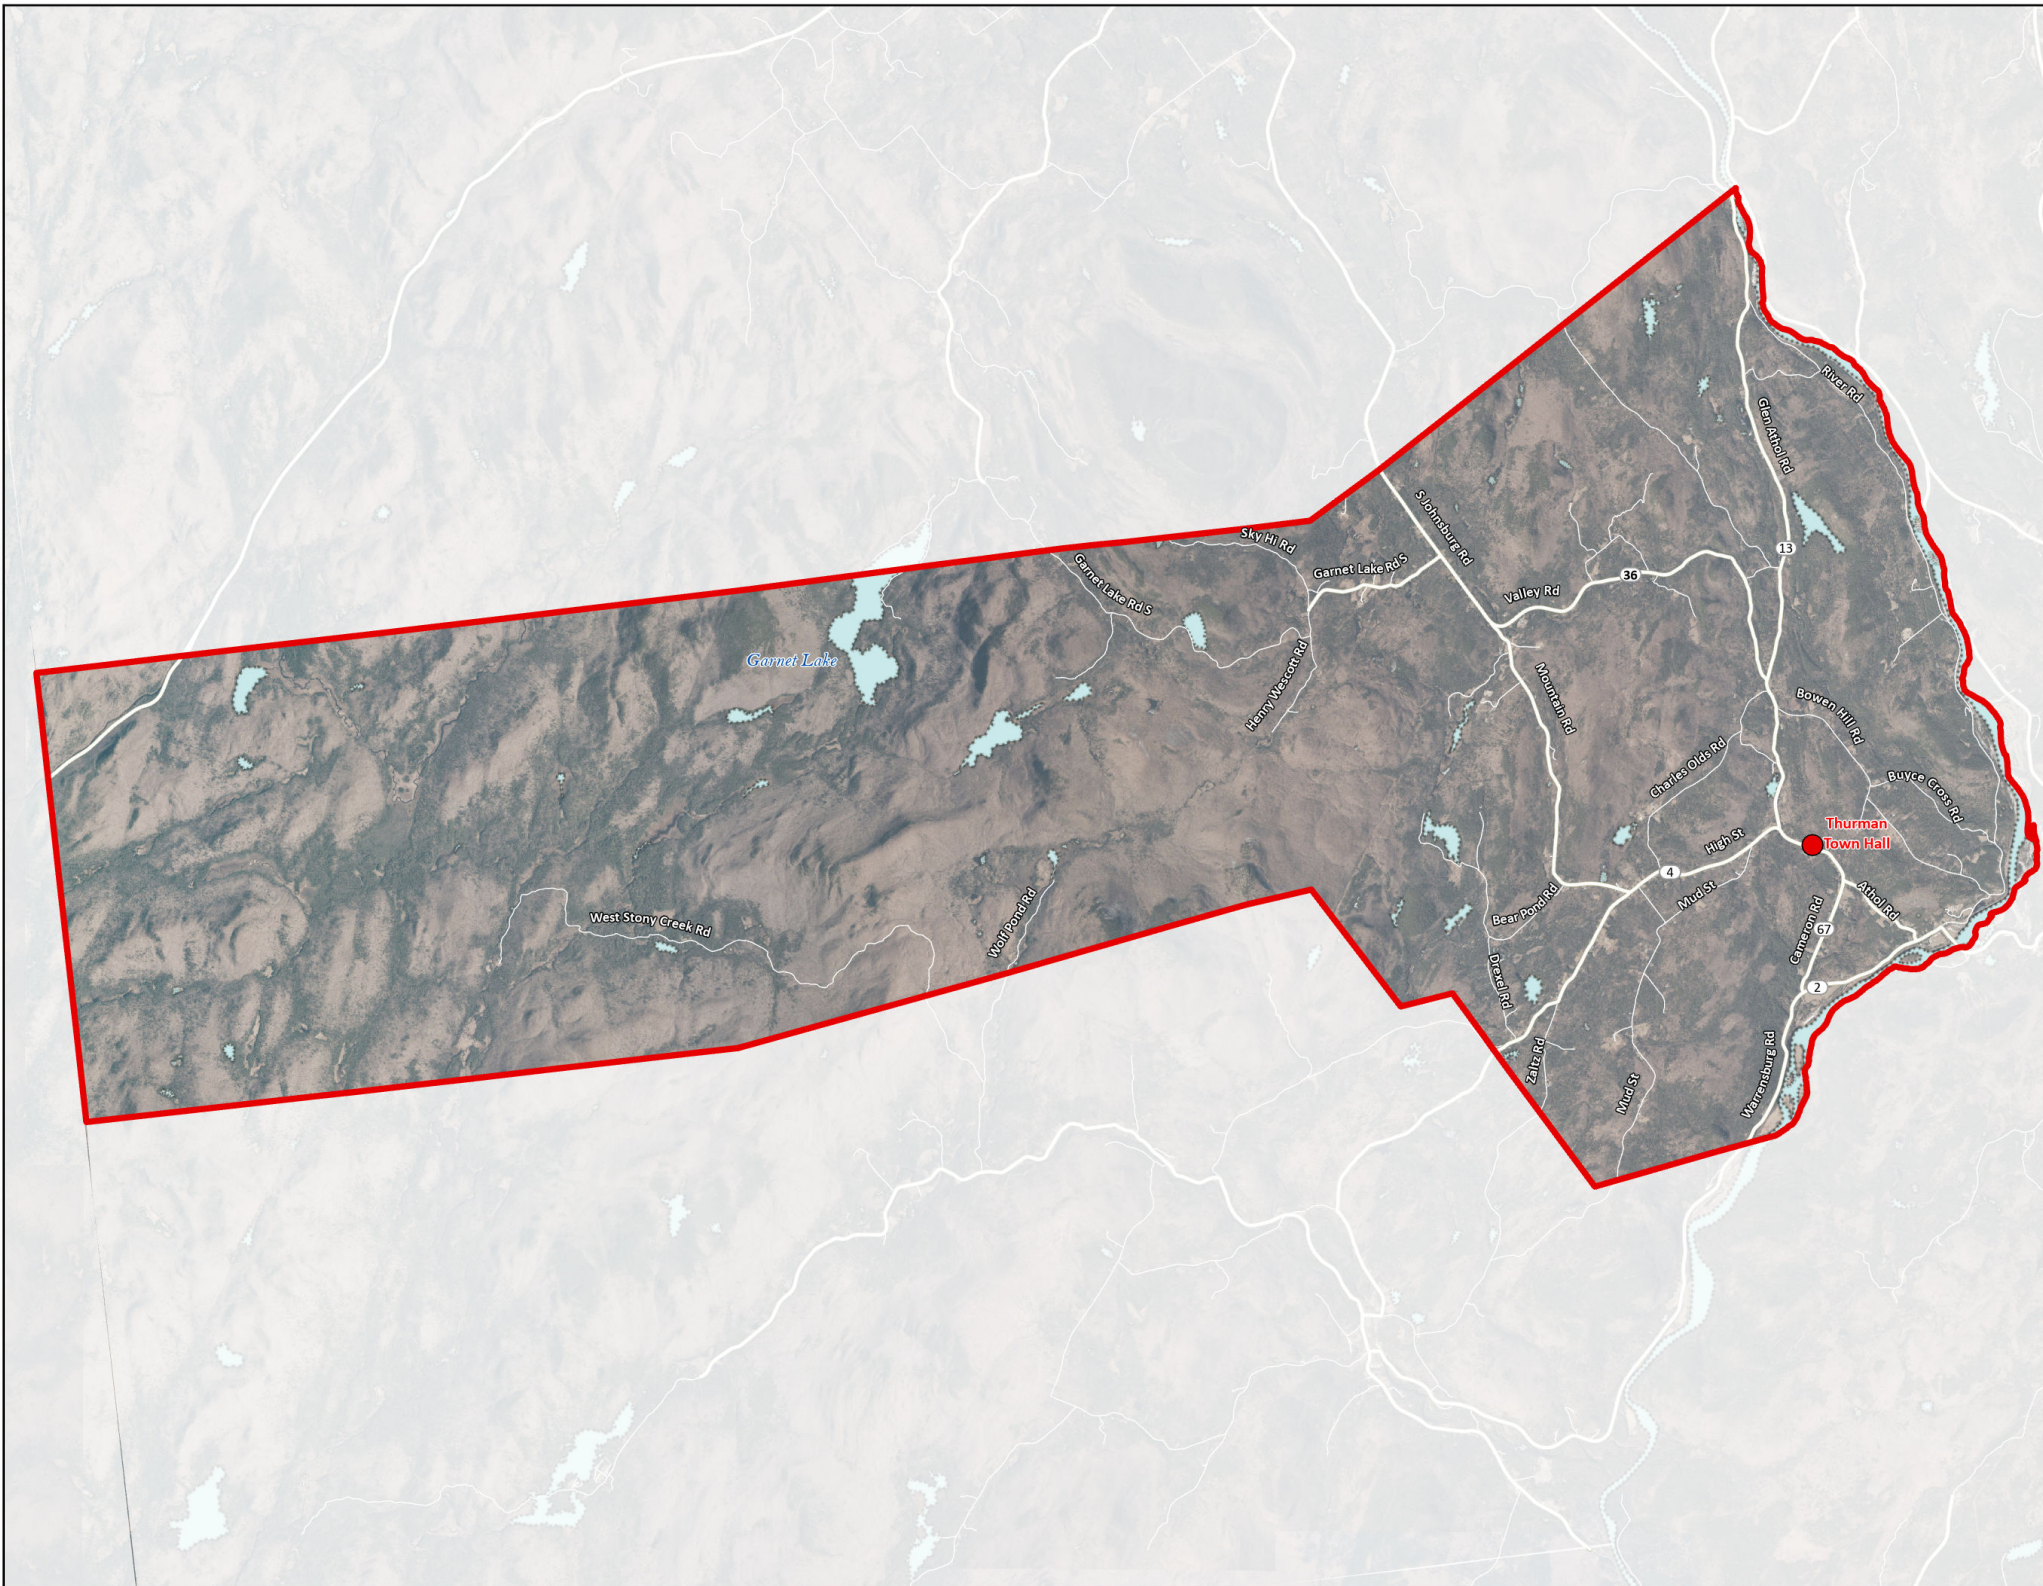

Town of Thurman ELECTION DISTRICT

Polling Location:
Thurman Town Hall
311 Athol Rd
Athol, NY 12810
518-623-2421

map prepared by:
Warren County GIS
April 2026
download these maps or
visit our interactive polling locator:
warrencountyny.gov/boe