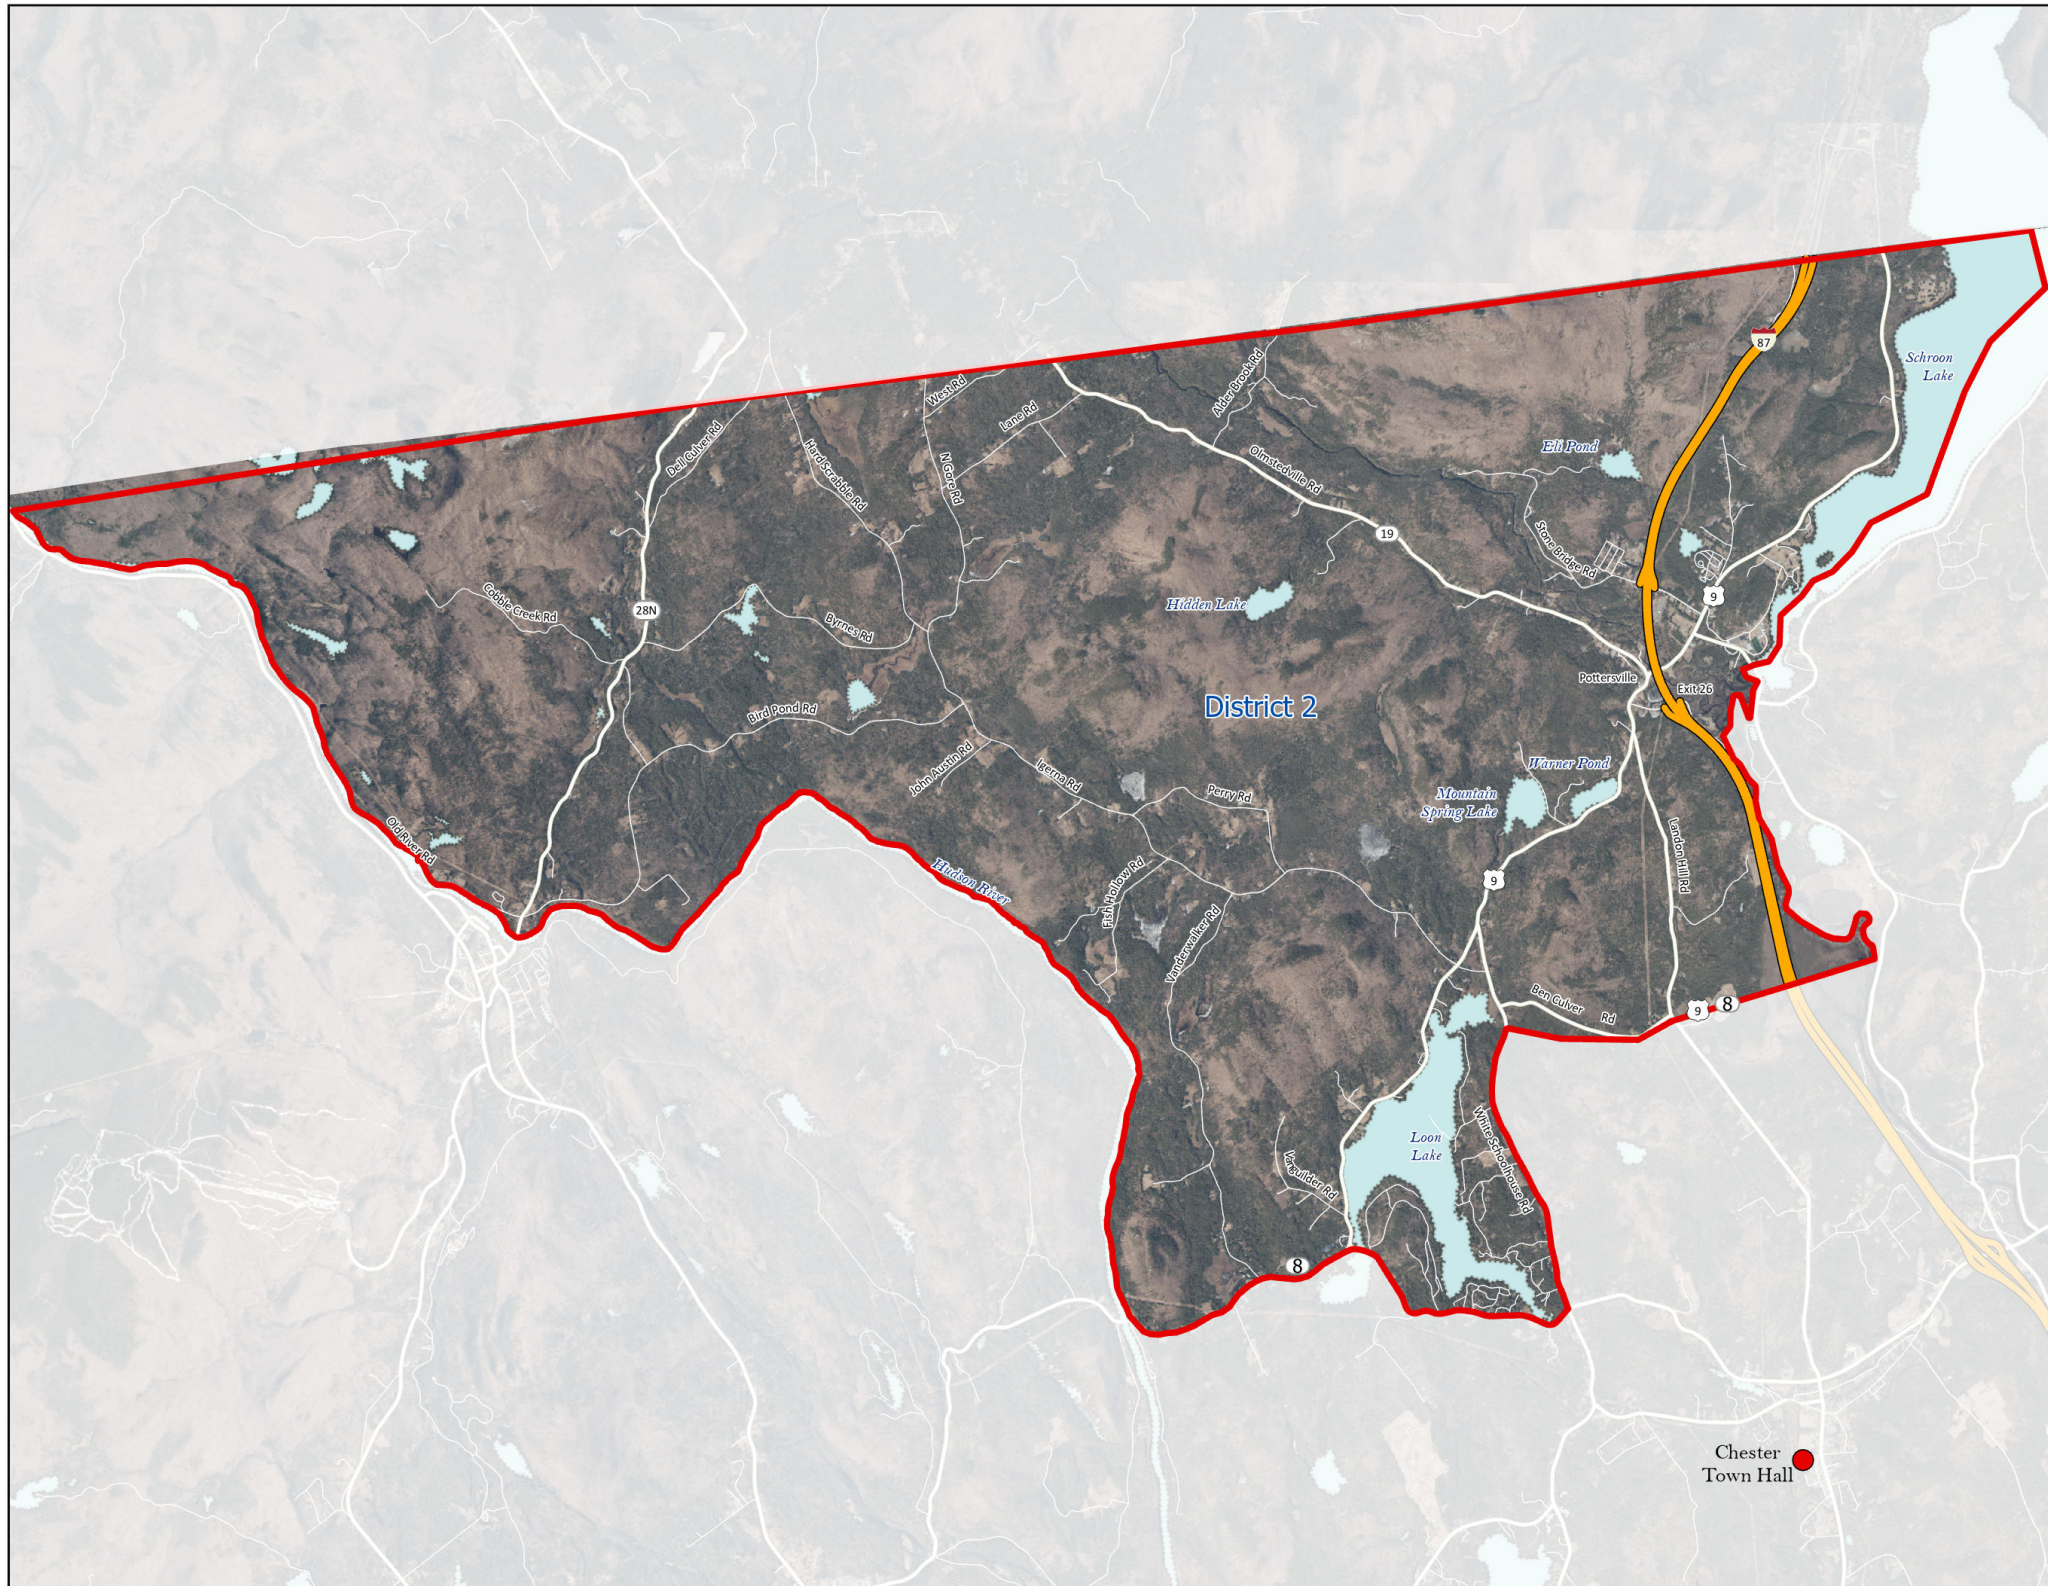

Town of Chester ELECTION DISTRICT 2

●
Polling Location:
Chester Town Hall
6307 State Route 9
Chestertown, NY 12817
518-494-2711

map prepared by:
Warren County GIS
April 2026
download these maps and
visit our interactive polling locator:
warrencountyny.gov/boe

Chester
Town Hall ●